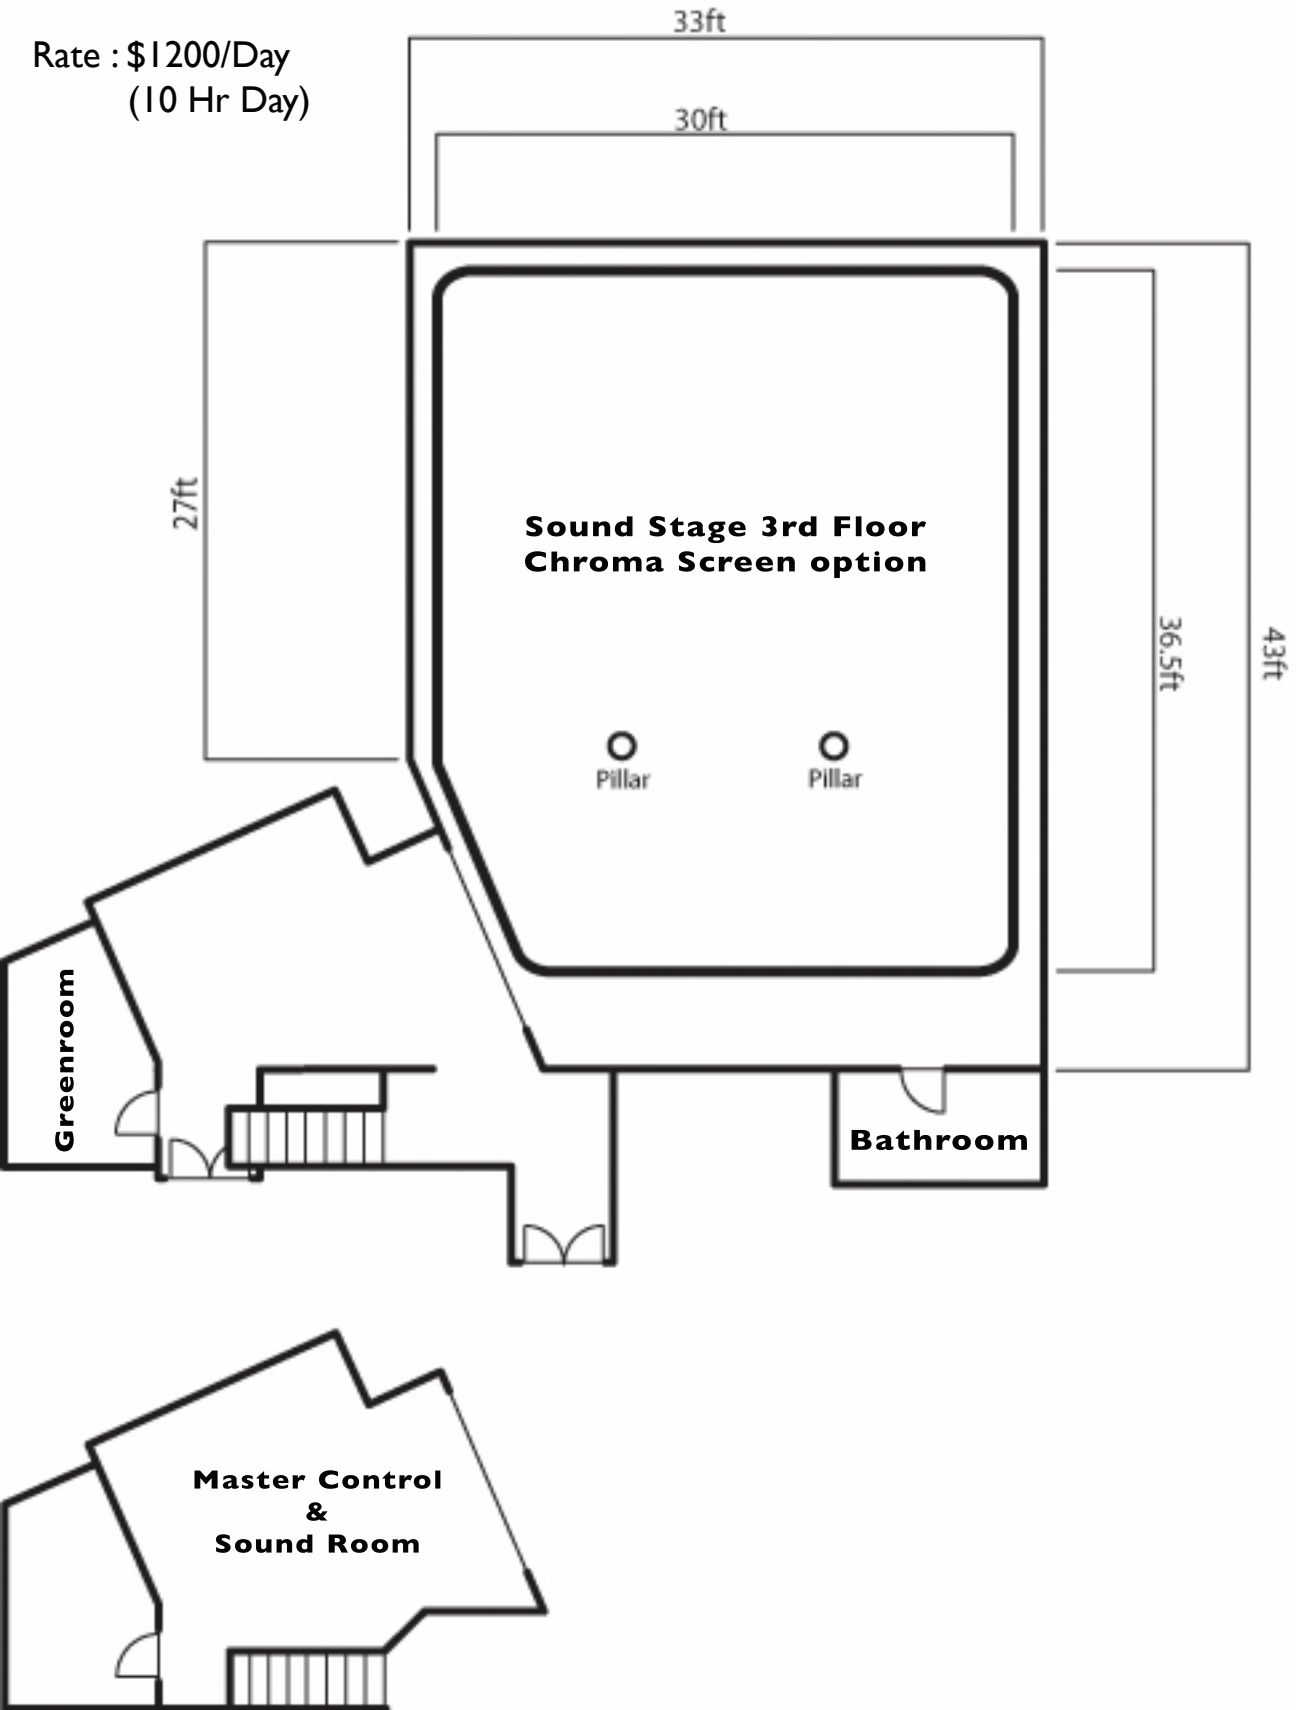

Rate : \$1200/Day
(10 Hr Day)

33ft

30ft

27ft

36.5ft

43ft

**Sound Stage 3rd Floor
Chroma Screen option**

Pillar

Pillar

Greenroom

Bathroom

**Master Control
&
Sound Room**